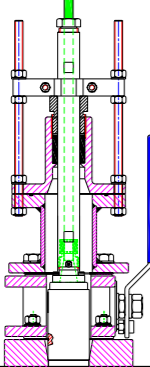

## SY-EML124CSB-SA SKIPPER EML224 Compact Single axis, Single hull 60mm GV

DISPLAY

EML 224 Electromagnetic  
Speed Log

CD401E1-SA  
Single Axis  
Compact Display

MAX 10m

JB60CD-SA  
Electronic Unit  
Max. 10 m from  
Compact display

SENSOR

EML224SG-SD  
Log Sensor for  
60 mm  
Sea Valve

SB-60-SA  
60 mm Sea  
Valve Single  
bottom Ball  
Valve

BOTTOM  
PARTS